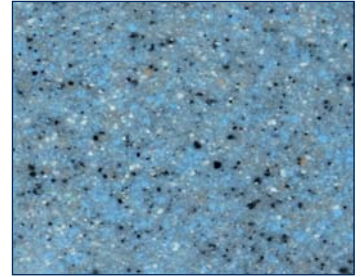

# Solid Surface Colour Range

Hyco

Frost

Bluestone

Slate

Thames

White

Aubergine